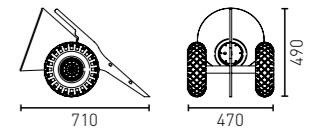

Trolley Small E27 black	B-0102-00B-A2X	740,-
Trolley Small E27 white	B-0102-00W-A2X	740,-
Trolley Small E27 grey	B-0102-00G-A2X	740,-
Trolley Small E27 Corten steel	B-0102-00C-A2X	790,-
Trolley Small E27 stainless steel	B-0102-00S-A2X	on request
Trolley Small E27 nickel-plated	B-0102-00N-A2X	on request
Trolley Small E27 galvanized	B-0102-00Z-A2X	on request