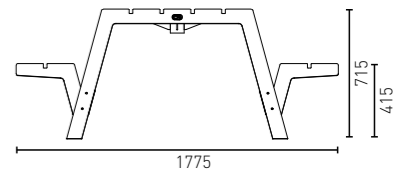

Parties, bbqs, drinks, dinners, clear blue skies. Together with friends and family enjoying life. The Picknick is C74's vision of how this should be done. The Picknick is designed for intensive use, and will withstand a lively beer festival with ease. The sleek steel frame makes it possible to create a much slimmer design that almost looks as if the tabletop and the benches are floating. The top and the seats are made of durable Iroko wood. All this makes the Picknick look lighter, more modern and fresher than a traditional picnic table. The weight of the frame and the outward standing legs make the picnic very stable, therefore you can easily sit with many people. In the middle of the Picnic there is a holder for the matching parasol. Which is super convenient to sit dry during rain and be protected from the sun in good weather.

PICKNICK

Picknick black	E-0200-00B-X0X	on request
Picknick white	E-0200-00W-X0X	on request
Picknick grey	E-0200-00G-X0X	on request
Picknick galvanized	E-0200-00Z-X0X	on request