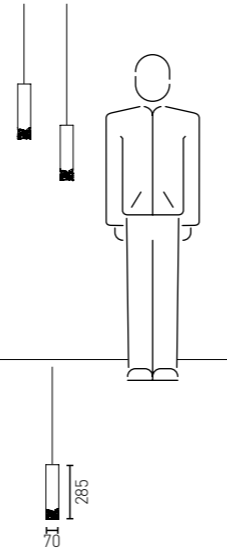

Like his bigger brother, the pattern cut-outs creates a drawing in which light and shadow complement each other to create a great spherical environment.

Mr Ed S E14 black	A-0302-00B-B2X	175,-
Mr Ed S E14 white	A-0302-00W-B2X	175,-
Mr Ed S E14 grey	A-0302-00G-B2X	175,-
Mr Ed S E14 nickel-plated	A-0302-00N-B2X	on request
Mr Ed S E14 brass-plated	A-0302-00D-B2X	on request