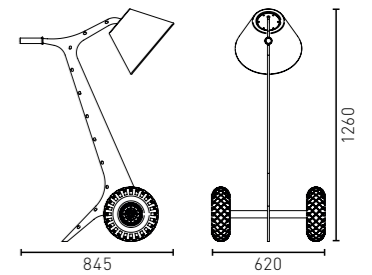

## FURNITURE

SLIM	86
PICKNICK	90
PULSE	92
LOUNGE CHAIR	94
SUNBED	94
COFFEE TABLE	94
SIDE TABLE	94
DINING TABLE	95
DINING BENCH	95
DINING CHAIR	95
DINING STOOL	95
REPEAT	96

# TROLLEY

TROLLEY WHITE

With Trolley you bring the light where you need it! The steel frame, big wheels and the recognizable C74 light shade makes the trolley an industrial one of a kind product.

Trolley E27 black	B-0101-00B-A2X	825,-
Trolley E27 white	B-0101-00W-A2X	825,-
Trolley E27 grey	B-0101-00G-A2X	825,-
Trolley E27 Corten steel	B-0101-00C-A2X	875,-
Trolley E27 stainless steel	B-0101-00S-A2X	on request
Trolley E27 nickel-plated	B-0101-00N-A2X	on request
Trolley E27 galvanized	B-0101-00Z-A2X	on request