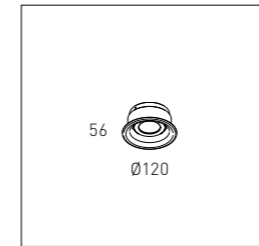

ZZOOM S ROUND

ZZOOM S ROUND - ZZOOM LENS

Single 2700K reflector black	A-0110-10B-L2B	185,-
Single 3000K reflector black	A-0110-10B-L3B	185,-
Single 4000K reflector black	A-0110-10B-L4B	185,-
Single dim to warm reflector black	A-0110-10B-L5B	185,-
Single 2700K reflector white	A-0110-10W-L2B	185,-
Single 3000K reflector white	A-0110-10W-L3B	185,-
Single 4000K reflector white	A-0110-10W-L4B	185,-
Single dim to warm reflector white	A-0110-10W-L5B	185,-

ZZOOM S ROUND - REFLECTOR

Single 2700K reflector black	A-0110-10B-L2C	185,-
Single 3000K reflector black	A-0110-10B-L3C	185,-
Single 4000K reflector black	A-0110-10B-L4C	185,-
Single dim to warm reflector black	A-0110-10B-L5C	185,-
Single 2700K reflector white	A-0110-10W-L2C	185,-
Single 3000K reflector white	A-0110-10W-L3C	185,-
Single 4000K reflector white	A-0110-10W-L4C	185,-
Single dim to warm reflector white	A-0110-10W-L5C	185,-

ZZOOM S ROUND - GU10

GU10 black	A-0110-10B-F0A	155,-
GU10 white	A-0110-10W-F0A	155,-