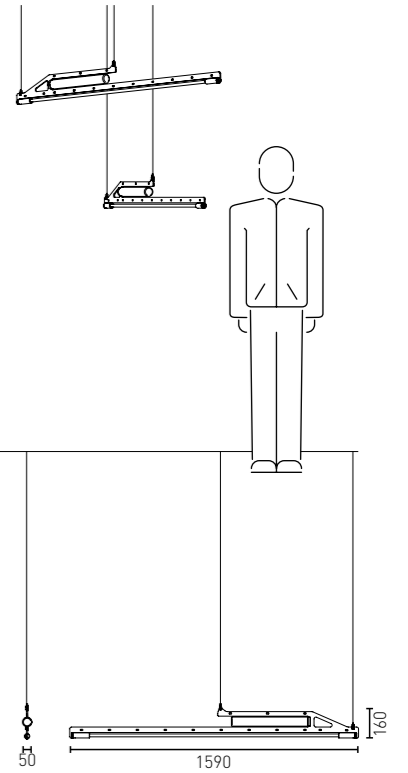

Tuber TL5 black	A-0601-00B-T2X	895,-
Tuber TL5 white	A-0601-00W-T2X	895,-
Tuber TL5 grey	A-0601-00G-T2X	895,-
Tuber TL5 nickel-plated	A-0601-00N-T2X	on request
Tuber TL5 brass-plated	A-0601-00D-T2X	on request
Tuber led 2700K black	A-0601-00B-L2X	on request
Tuber led 3000K black	A-0601-00B-L3X	on request
Tuber led 4000K black	A-0601-00B-L4X	on request
Tuber led 2700K white	A-0601-00W-L2X	on request
Tuber led 3000K white	A-0601-00W-L3X	on request
Tuber led 4000K white	A-0601-00W-L4X	on request
Tuber led 2700K grey	A-0601-00G-L2X	on request
Tuber led 3000K grey	A-0601-00G-L3X	on request
Tuber led 4000K grey	A-0601-00G-L4X	on request
Tuber led 2700K nickel-plated	A-0601-00N-L2X	on request
Tuber led 3000K nickel-plated	A-0601-00N-L3X	on request
Tuber led 4000K nickel-plated	A-0601-00N-L4X	on request
Tuber led 2700K brass-plated	A-0601-00D-L2X	on request
Tuber led 3000K brass-plated	A-0601-00D-L3X	on request
Tuber led 4000K brass-plated	A-0601-00D-L4X	on request