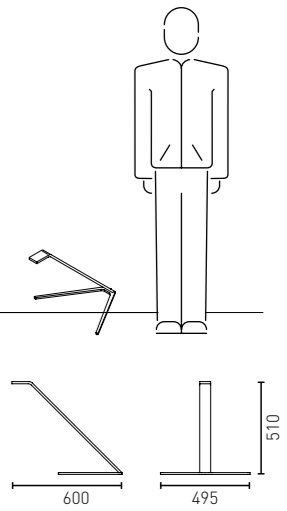

NoBulb is a Led powered light object for your desk. The minimalistic shape is designed to make it appear the lamp is about to tip over, don't worry it won't. The design is made possible by milling and bending two solid aluminium parts that form the base of the lamp.

NoBulb 2700K black	A-0501-00B-L2X	395,-
NoBulb 2700K white	A-0501-00W-L2X	395,-
NoBulb 2700K grey	A-0501-00G-L2X	395,-
NoBulb 2700K orange	A-0501-00A-L2X	395,-
NoBulb 2700K nickel-plated	A-0501-00N-L2X	on request
NoBulb 2700K brass-plated	A-0501-00D-L2X	on request