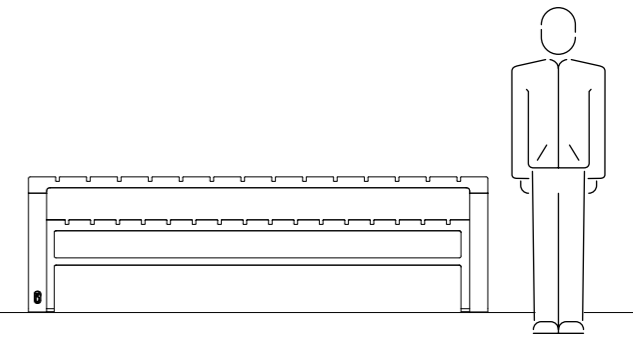

Pulse dining table 1930 black	E-0105-00B-X0X	on request
Pulse dining table 1930 white	E-0105-00W-X0X	on request
Pulse dining table 1930 grey	E-0105-00G-X0X	on request
Pulse dining table 2530 black	E-0105-00B-X0X	on request
Pulse dining table 2530 white	E-0105-00W-X0X	on request
Pulse dining table 2530 grey	E-0105-00G-X0X	on request
Pulse dining table 3130 black	E-0105-00B-X0X	on request
Pulse dining table 3130 white	E-0105-00W-X0X	on request
Pulse dining table 3130 grey	E-0105-00G-X0X	on request

Pulse bench 1930 black	E-0106-00B-X0X	on request
Pulse bench 1930 white	E-0106-00W-X0X	on request
Pulse bench 1930 grey	E-0106-00G-X0X	on request
Pulse bench 2530 black	E-0106-00B-X0X	on request
Pulse bench 2530 white	E-0106-00W-X0X	on request
Pulse bench 2530 grey	E-0106-00G-X0X	on request
Pulse bench 3130 black	E-0106-00B-X0X	on request
Pulse bench 3130 white	E-0106-00W-X0X	on request
Pulse bench 3130 grey	E-0106-00G-X0X	on request

Pulse dining chair black	E-0107-00B-X0X	on request
Pulse dining chair white	E-0107-00W-X0X	on request
Pulse dining chair grey	E-0107-00G-X0X	on request

Pulse diningstool black	E-0108-00B-X0X	on request
Pulse diningstool white	E-0108-00W-X0X	on request
Pulse diningstool grey	E-0108-00G-X0X	on request