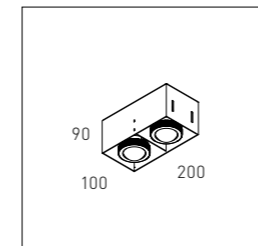

ZZOOM S PULL-OUT DOUBLE RECESSED TRIMLESS - REFLECTOR

Double 2700K reflector black	A-0108-20B-L2C	295,-
Double 3000K reflector black	A-0108-20B-L3C	295,-
Double 4000K reflector black	A-0108-20B-L4C	295,-
Double dim to warm reflector black	A-0108-20B-L5C	295,-
Double 2700K reflector white	A-0108-20W-L2C	295,-
Double 3000K reflector white	A-0108-20W-L3C	295,-
Double 4000K reflector white	A-0108-20W-L4C	295,-
Double dim to warm reflector white	A-0108-20W-L5C	295,-

ZZOOM S PULL-OUT RECESSED TRIMLESS - GU10

Single GU10 black	A-0108-10B-F0A	165,-
Single GU10 White	A-0108-10W-F0A	165,-
Double GU10 Black	A-0108-20B-F0A	235,-
Double GU10 White	A-0108-20W-F0A	235,-