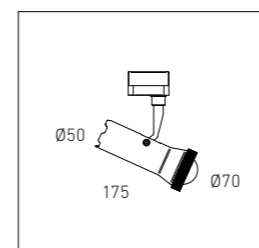

ZZOOM TRACK S

ZZOOM S TRACK - ZOOM LENS

Track S 2700K black	A-0107-1TB-L2B	285,-
Track S 3000K black	A-0107-1TB-L3B	285,-
Track S 4000K black	A-0107-1TB-L4B	285,-
Track S dim to warm black	A-0107-1TB-L5B	285,-
Track S 2700K white	A-0107-1TW-L2B	285,-
Track S 3000K white	A-0107-1TW-L3B	285,-
Track S 4000K white	A-0107-1TW-L4B	285,-
Track S dim to warm white	A-0107-1TW-L5B	285,-

ZZOOM TRACK - REFLECTOR

Track S 2700K reflector black	A-0107-1TB-L2C	285,-
Track S 3000K reflector black	A-0107-1TB-L3C	285,-
Track S 4000K reflector black	A-0107-1TB-L4C	285,-
Track S dim to warm reflector black	A-0107-1TB-L5C	285,-
Track S 2700K reflector white	A-0107-1TW-L2C	285,-
Track S 3000K reflector white	A-0107-1TW-L3C	285,-
Tracks S 4000K reflector white	A-0107-1TW-L4C	285,-
Tracks S dim to warm reflector white	A-0107-1TW-L5C	285,-

ZZOOM TRACK - GU10

Track S GU10 black	A-0107-1TB-F0A	185,-
Track S GU10 white	A-0107-1TW-F0A	185,-