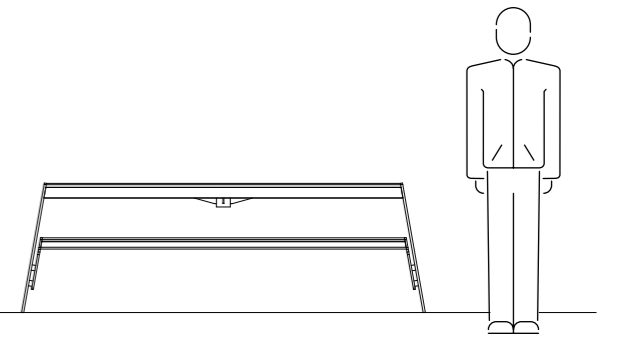

Parties, bbqs, drinks, dinners, clear blue skies. Together with friends and family enjoying life. The Picknick is C74's vision of how this should be done. The Picknick is designed for intensive use, and will withstand a lively beer festival with ease. The sleek steel frame makes it possible to create a much slimmer design that almost looks as if the tabletop and the benches are floating. The top and the seats are made of durable Iroko wood. All this makes the Picknick look lighter, more modern and fresher than a traditional picnic table. The weight of the frame and the outward standing legs make the picnic very stable, therefore you can easily sit with many people. In the middle of the Picnic there is a holder for the matching parasol. Which is super convenient to sit dry during rain and be protected from the sun in good weather.

PICKNICK

Picknick black	E-0200-00B-X0X	on request
Picknick white	E-0200-00W-X0X	on request
Picknick grey	E-0200-00G-X0X	on request
Picknick galvanized	E-0200-00Z-X0X	on request