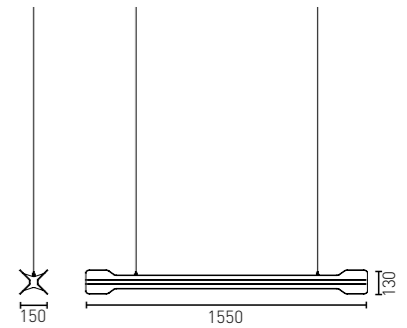

Rocket TL5 black	A-0401-00B-T2X	895,-
Rocket TL5 white	A-0401-00W-T2X	895,-
Rocket TL5 grey	A-0401-00G-T2X	895,-
Rocket TL5 orange	A-0401-00A-T2X	895,-
Rocket led 2700K black	A-0401-00B-L2X	975,-
Rocket led 3000K black	A-0401-00B-L3X	975,-
Rocket led 4000K black	A-0401-00B-L4X	975,-
Rocket led 2700K white	A-0401-00W-L2X	975,-
Rocket led 3000K white	A-0401-00W-L3X	975,-
Rocket led 4000K white	A-0401-00W-L4X	975,-
Rocket led 2700K grey	A-0401-00G-L2X	975,-
Rocket led 3000K grey	A-0401-00G-L3X	975,-
Rocket led 4000K grey	A-0401-00G-L4X	975,-
Rocket led 2700K orange	A-0401-00A-L2X	975,-
Rocket led 3000K orange	A-0401-00A-L3X	975,-
Rocket led 4000K orange	A-0401-00A-L4X	975,-

ROCKET GREY TL5