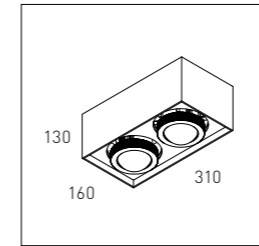

ZZOOM SURFACE

ZZOOM BASIC DOUBLE SURFACE - ADJUSTABLE ZZOOM LENS

Double 2700K reflector black	A-0105-20B-L2B	495,-
Double 3000K reflector black	A-0105-20B-L3B	495,-
Double 4000K reflector black	A-0105-20B-L4B	495,-
Double dim to warm reflector black	A-0105-20B-L5B	495,-
Double 2700K reflector white	A-0105-20W-L2B	495,-
Double 3000K reflector white	A-0105-20W-L3B	495,-
Double 4000K reflector white	A-0105-20W-L4B	495,-
Double dim to warm reflector white	A-0105-20W-L5B	495,-

ZZOOM BASIC DOUBLE SURFACE - REFLECTOR

Double 2700K reflector black	A-0105-20B-L2B	495,-
Double 3000K reflector black	A-0105-20B-L3B	495,-
Double 4000K reflector black	A-0105-20B-L4B	495,-
Double dim to warm reflector black	A-0105-20B-L5B	495,-
Double 2700K reflector white	A-0105-20W-L2B	495,-
Double 3000K reflector white	A-0105-20W-L3B	495,-
Double 4000K reflector white	A-0105-20W-L4B	495,-
Double dim to warm reflector white	A-0105-20W-L5B	495,-