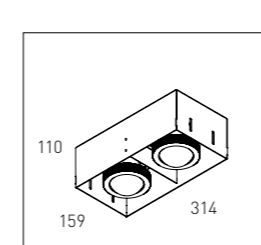

ZZOOM PULL-OUT DOUBLE RECESSED TRIMLESS - REFLECTOR

Double 2700K reflector black	A-0102-20B-L2C	420,-
Double 3000K reflector black	A-0102-20B-L3C	420,-
Double 4000K reflector black	A-0102-20B-L4C	420,-
Double dim to warm reflector black	A-0102-20B-L5C	420,-
Double 2700K reflector white	A-0102-20W-L2C	420,-
Double 3000K reflector white	A-0102-20W-L3C	420,-
Double 4000K reflector white	A-0102-20W-L4C	420,-
Double dim to warm reflector white	A-0102-20W-L5C	420,-

* Led driver not included
** Mounting frame not included

* Led driver not included
** Mounting frame not included