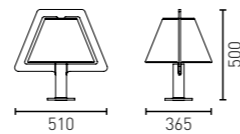

Silhouette spike	B-0209-00X-X0X	125,-
Silhouette footplate black	B-0211-00B-X0X	125,-
Silhouette footplate white	B-0212-00W-X0X	125,-
Silhouette footplate grey	B-0213-00G-X0X	125,-
Silhouette footplate nickel-plated	B-0214-00N-X0X	on request
Silhouette footplate galvanized	B-0215-00Z-X0X	on request