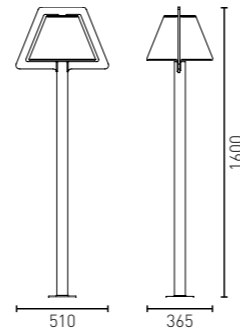

Exterior lighting in the recognizable C74 style.  
Silhouette spreads light in its surroundings,  
making your garden beautiful, even at night.  
Silhouette is available in different heights.

Silhouette L E27 black	B-0201-00B-A2X	895,-
Silhouette L E27 white	B-0201-00W-A2X	895,-
Silhouette L E27 grey	B-0201-00G-A2X	895,-
Silhouette L E27 nickel-plated	B-0201-00N-A2X	on request
Silhouette L E27 galvanized	B-0201-00Z-A2X	on request