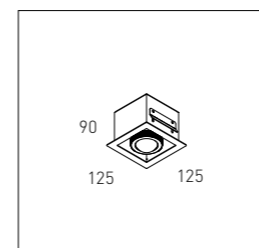

ZZOOM S PULL-OUT SINGLE RECESSED WITH TRIM - REFLECTOR

Single 2700K reflector black	A-0109-10B-L2C	220,-
Single 3000K reflector black	A-0109-10B-L3C	220,-
Single 4000K reflector black	A-0109-10B-L4C	220,-
Single dim to warm reflector black	A-0109-10B-L5C	220,-
Single 2700K reflector white	A-0109-10W-L2C	220,-
Single 3000K reflector white	A-0109-10W-L3C	220,-
Single 4000K reflector white	A-0109-10W-L4C	220,-
Single dim to warm reflector white	A-0109-10W-L5C	220,-

ZZOOM S PULL-OUT DOUBLE RECESSED WITH TRIM - REFLECTOR

Double 2700K reflector black	A-0109-20B-L2C	320,-
Double 3000K reflector black	A-0109-20B-L3C	320,-
Double 4000K reflector black	A-0109-20B-L4C	320,-
Double dim to warm reflector black	A-0109-20B-L5C	320,-
Double 2700K reflector white	A-0109-20W-L2C	320,-
Double 3000K reflector white	A-0109-20W-L3C	320,-
Double 4000K reflector white	A-0109-20W-L4C	320,-
Double dim to warm reflector white	A-0109-20W-L5C	320,-

ZZOOM S PULL-OUT RECESSED WITH TRIM - GU10

Single GU10 black	A-0109-10B-F0A	190,-
Single GU10 White	A-0109-10W-F0A	190,-
Double GU10 black	A-0109-20B-F0A	260,-
Double GU10 white	A-0109-20W-F0A	260,-

* Led driver not included