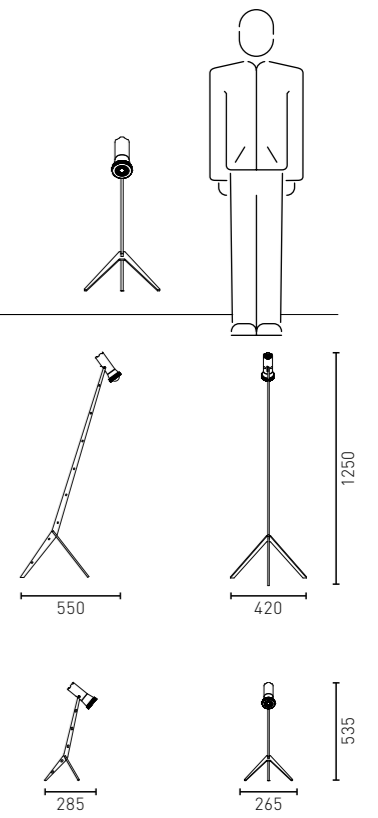

HERON T BLACK

The heron, a sophisticated floor lamp.
An aluminum spot on a slim steel frame
making it a recognizable C74 industrial
one of a kind product.

Heron F black	A-0901-00B-F0A	325,-
Heron F white	A-0901-00W-F0A	325,-

Heron T black	A-0902-00B-F0A	295,-
Heron T white	A-0902-00W-F0A	295,-