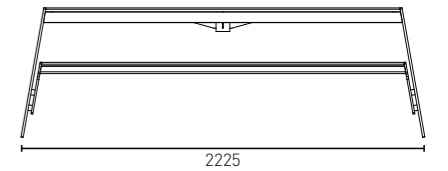

Parties, bbqs, drinks, dinners, clear blue skies. Together with friends and family enjoying life. The Picknick is C74's vision of how this should be done. The Picknick is designed for intensive use, and will withstand a lively beer festival with ease. The sleek steel frame makes it possible to create a much slimmer design that almost looks as if the tabletop and the benches are floating. The top and the seats are made of durable Iroko wood. All this makes the Picknick look lighter, more modern and fresher than a traditional picnic table. The weight of the frame and the outward standing legs make the picnic very stable, therefore you can easily sit with many people. In the middle of the Picnic there is a holder for the matching parasol. Which is super convenient to sit dry during rain and be protected from the sun in good weather.

PICKNICK

Picknick black	E-0200-00B-X0X	on request
Picknick white	E-0200-00W-X0X	on request
Picknick grey	E-0200-00G-X0X	on request
Picknick galvanized	E-0200-00Z-X0X	on request