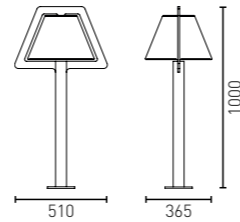

Silhouette S E27 black	B-0203-00B-A2X	795,-
Silhouette S E27 white	B-0203-00W-A2X	795,-
Silhouette S E27 grey	B-0203-00G-A2X	795,-
Silhouette S E27 nickel-plated	B-0203-00N-A2X	on request
Silhouette S E27 galvanized	B-0203-00Z-A2X	on request