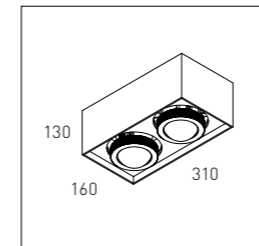

ZZOOM SURFACE

ZZOOM BASIC DOUBLE SURFACE - ADJUSTABLE ZZOOM LENS

Double 2700K reflector black	A-0105-20B-L2B	495,-
Double 3000K reflector black	A-0105-20B-L3B	495,-
Double 4000K reflector black	A-0105-20B-L4B	495,-
Double dim to warm reflector black	A-0105-20B-L5B	495,-
Double 2700K reflector white	A-0105-20W-L2B	495,-
Double 3000K reflector white	A-0105-20W-L3B	495,-
Double 4000K reflector white	A-0105-20W-L4B	495,-
Double dim to warm reflector white	A-0105-20W-L5B	495,-

ZZOOM BASIC DOUBLE SURFACE - REFLECTOR

Double 2700K reflector black	A-0105-20B-L2B	495,-
Double 3000K reflector black	A-0105-20B-L3B	495,-
Double 4000K reflector black	A-0105-20B-L4B	495,-
Double dim to warm reflector black	A-0105-20B-L5B	495,-
Double 2700K reflector white	A-0105-20W-L2B	495,-
Double 3000K reflector white	A-0105-20W-L3B	495,-
Double 4000K reflector white	A-0105-20W-L4B	495,-
Double dim to warm reflector white	A-0105-20W-L5B	495,-