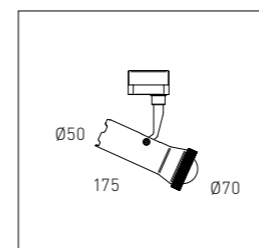

ZZOOM TRACK S

ZZOOM S TRACK - ZOOM LENS

Track S 2700K black	A-0107-1TB-L2B	285,-
Track S 3000K black	A-0107-1TB-L3B	285,-
Track S 4000K black	A-0107-1TB-L4B	285,-
Track S dim to warm black	A-0107-1TB-L5B	285,-
Track S 2700K white	A-0107-1TW-L2B	285,-
Track S 3000K white	A-0107-1TW-L3B	285,-
Track S 4000K white	A-0107-1TW-L4B	285,-
Track S dim to warm white	A-0107-1TW-L5B	285,-

ZZOOM TRACK - REFLECTOR

Track S 2700K reflector black	A-0107-1TB-L2C	285,-
Track S 3000K reflector black	A-0107-1TB-L3C	285,-
Track S 4000K reflector black	A-0107-1TB-L4C	285,-
Track S dim to warm reflector black	A-0107-1TB-L5C	285,-
Track S 2700K reflector white	A-0107-1TW-L2C	285,-
Track S 3000K reflector white	A-0107-1TW-L3C	285,-
Tracks S 4000K reflector white	A-0107-1TW-L4C	285,-
Tracks S dim to warm reflector white	A-0107-1TW-L5C	285,-

ZZOOM TRACK - GU10

Track S GU10 black	A-0107-1TB-F0A	185,-
Track S GU10 white	A-0107-1TW-F0A	185,-