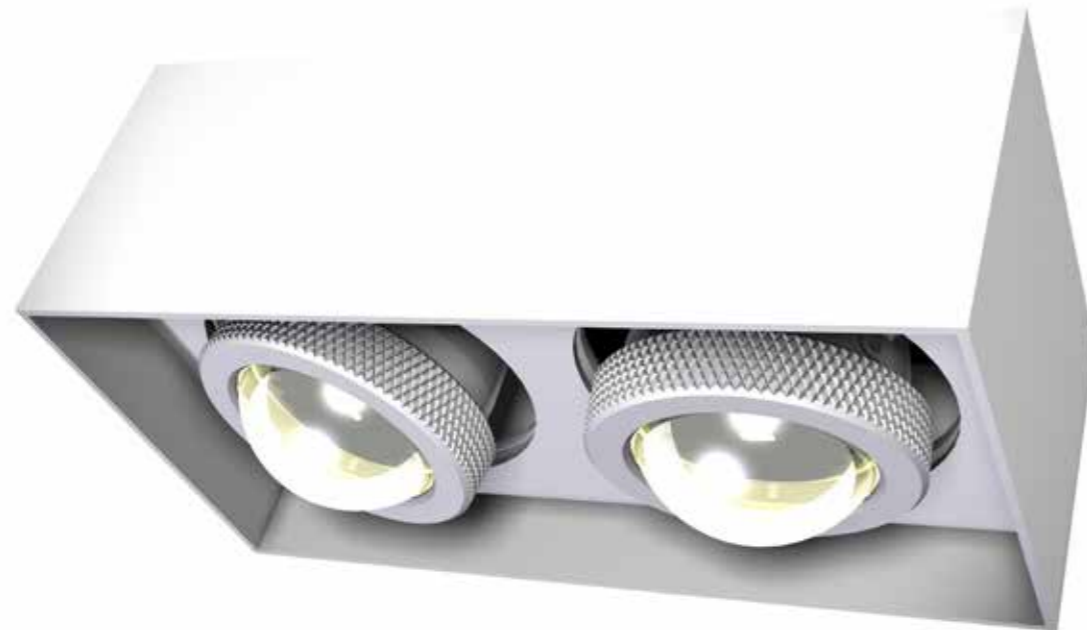

ZZOOM SURFACE

ZZOOM BASIC DOUBLE SURFACE - ADJUSTABLE ZZOOM LENS

Double 2700K reflector black	A-0105-20B-L2B	495,-
Double 3000K reflector black	A-0105-20B-L3B	495,-
Double 4000K reflector black	A-0105-20B-L4B	495,-
Double dim to warm reflector black	A-0105-20B-L5B	495,-
Double 2700K reflector white	A-0105-20W-L2B	495,-
Double 3000K reflector white	A-0105-20W-L3B	495,-
Double 4000K reflector white	A-0105-20W-L4B	495,-
Double dim to warm reflector white	A-0105-20W-L5B	495,-

ZZOOM BASIC DOUBLE SURFACE - REFLECTOR

Double 2700K reflector black	A-0105-20B-L2B	495,-
Double 3000K reflector black	A-0105-20B-L3B	495,-
Double 4000K reflector black	A-0105-20B-L4B	495,-
Double dim to warm reflector black	A-0105-20B-L5B	495,-
Double 2700K reflector white	A-0105-20W-L2B	495,-
Double 3000K reflector white	A-0105-20W-L3B	495,-
Double 4000K reflector white	A-0105-20W-L4B	495,-
Double dim to warm reflector white	A-0105-20W-L5B	495,-