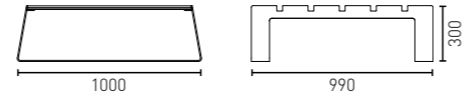

Pulse coffeetable black	E-0103-00B-X0X	on request
Pulse coffeetable white	E-0103-00W-X0X	on request
Pulse coffeetable grey	E-0103-00G-X0X	on request

Pulse sidetable black	E-0104-00B-X0X	on request
Pulse sidetable white	E-0104-00W-X0X	on request
Pulse sidetable grey	E-0104-00G-X0X	on request