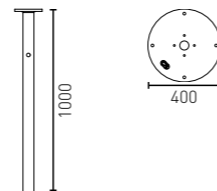

Exterior lighting in the recognizable C74 style.
Silhouette spreads light in its surroundings,
making your garden beautiful, even at night.
Silhouette is available in different heights.

Silhouette L E27 black	B-0201-00B-A2X	895,-
Silhouette L E27 white	B-0201-00W-A2X	895,-
Silhouette L E27 grey	B-0201-00G-A2X	895,-
Silhouette L E27 nickel-plated	B-0201-00N-A2X	on request
Silhouette L E27 galvanized	B-0201-00Z-A2X	on request

Silhouette M E27 black	B-0202-00B-A2X	845,-
Silhouette M E27 white	B-0202-00W-A2X	845,-
Silhouette M E27 grey	B-0202-00G-A2X	845,-
Silhouette M E27 nickel-plated	B-0202-00N-A2X	on request
Silhouette M E27 galvanized	B-0202-00Z-A2X	on request

Silhouette S E27 black	B-0203-00B-A2X	795,-
Silhouette S E27 white	B-0203-00W-A2X	795,-
Silhouette S E27 grey	B-0203-00G-A2X	795,-
Silhouette S E27 nickel-plated	B-0203-00N-A2X	on request
Silhouette S E27 galvanized	B-0203-00Z-A2X	on request

Silhouette spike	B-0209-00X-X0X	125,-
Silhouette footplate black	B-0211-00B-X0X	125,-
Silhouette footplate white	B-0212-00W-X0X	125,-
Silhouette footplate grey	B-0213-00G-X0X	125,-
Silhouette footplate nickel-plated	B-0214-00N-X0X	on request
Silhouette footplate galvanized	B-0215-00Z-X0X	on request

SILHOUETTE