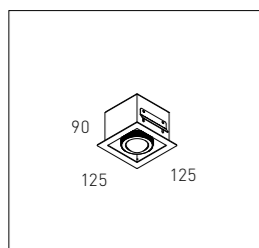

ZZOOM SMALL PULL-OUT TRIM

ZZOOM S WITH TRIM AND LENS

ZZOOM S PULL-OUT SINGLE RECESSED WITH TRIM - ZZOOM LENS

Single 2700K black	A-0109-10B-L2B	220,-
Single 3000K black	A-0109-10B-L3B	220,-
Single 4000K black	A-0109-10B-L4B	220,-
Single dim to warm black	A-0109-10B-L5B	220,-
Single 2700K white	A-0109-10W-L2B	220,-
Single 3000K white	A-0109-10W-L3B	220,-
Single 4000K white	A-0109-10W-L4B	220,-
Single dim to warm white	A-0109-10W-L5B	220,-

ZZOOM S PULL-OUT S DOUBLE RECESSED WITH TRIM - ZZOOM LENS

Double 2700K black	A-0109-20B-L2B	320,-
Double 3000K black	A-0109-20B-L3B	320,-
Double 4000K black	A-0109-20B-L4B	320,-
Double dim to warm black	A-0109-20B-L5B	320,-
Double 2700K white	A-0109-20W-L2B	320,-
Double 3000K white	A-0109-20W-L3B	320,-
Double 4000K white	A-0109-20W-L4B	320,-
Double dim to warm white	A-0109-20W-L5B	320,-

* Led driver not included

ZZOOM S WITH TRIM AND REFLECTOR

ZZOOM S PULL-OUT SINGLE RECESSED WITH TRIM - REFLECTOR

Single 2700K reflector black	A-0109-10B-L2C	220,-
Single 3000K reflector black	A-0109-10B-L3C	220,-
Single 4000K reflector black	A-0109-10B-L4C	220,-
Single dim to warm reflector black	A-0109-10B-L5C	220,-
Single 2700K reflector white	A-0109-10W-L2C	220,-
Single 3000K reflector white	A-0109-10W-L3C	220,-
Single 4000K reflector white	A-0109-10W-L4C	220,-
Single dim to warm reflector white	A-0109-10W-L5C	220,-

ZZOOM S PULL-OUT DOUBLE RECESSED WITH TRIM - REFLECTOR