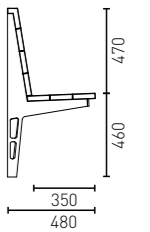

# SLIM

Slim 2800 hot rolled steel - oak	D-0100-00H-X0X	2.440,-
Slim 2800 black - oak	D-0100-00B-X0X	2.640,-
Slim 2800 white - oak	D-0100-00W-X0X	2.640,-
Slim 2800 grey - oak	D-0100-00G-X0X	2.640,-

Slim wall bench hot rolled steel - oak	D-0101-00H-X0X	on request
Slim wall bench black - oak	D-0101-00B-X0X	on request
Slim wall bench white - oak	D-0101-00W-X0X	on request
Slim wall bench grey - oak	D-0101-00G-X0X	on request