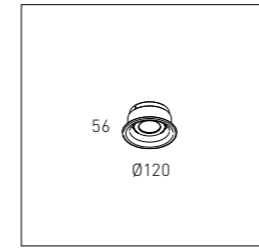

ZZOOM S ROUND

ZZOOM S ROUND - ZZOOM LENS

Single 2700K reflector black	A-0110-10B-L2B	185,-
Single 3000K reflector black	A-0110-10B-L3B	185,-
Single 4000K reflector black	A-0110-10B-L4B	185,-
Single dim to warm reflector black	A-0110-10B-L5B	185,-
Single 2700K reflector white	A-0110-10W-L2B	185,-
Single 3000K reflector white	A-0110-10W-L3B	185,-
Single 4000K reflector white	A-0110-10W-L4B	185,-
Single dim to warm reflector white	A-0110-10W-L5B	185,-

ZZOOM S ROUND - REFLECTOR

Single 2700K reflector black	A-0110-10B-L2C	185,-
Single 3000K reflector black	A-0110-10B-L3C	185,-
Single 4000K reflector black	A-0110-10B-L4C	185,-
Single dim to warm reflector black	A-0110-10B-L5C	185,-
Single 2700K reflector white	A-0110-10W-L2C	185,-
Single 3000K reflector white	A-0110-10W-L3C	185,-
Single 4000K reflector white	A-0110-10W-L4C	185,-
Single dim to warm reflector white	A-0110-10W-L5C	185,-

ZZOOM S ROUND - GU10

GU10 black	A-0110-10B-F0A	155,-
GU10 white	A-0110-10W-F0A	155,-