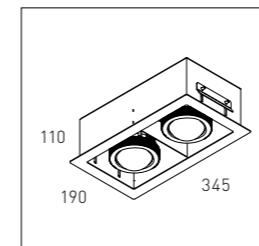

ZZOOM PULL-OUT DOUBLE RECESSED WITH TRIM - REFLECTOR

Double 2700K reflector black	A-0104-20B-L2C	420,-
Double 3000K reflector black	A-0104-20B-L3C	420,-
Double 4000K reflector black	A-0104-20B-L4C	420,-
Double dim to warm reflector black	A-0104-20B-L5C	420,-
Double 2700K reflector white	A-0104-20W-L2C	420,-
Double 3000K reflector white	A-0104-20W-L3C	420,-
Double 4000K reflector white	A-0104-20W-L4C	420,-
Double dim to warm reflector white	A-0104-20W-L5C	420,-

* Led driver not included

* Led driver not included