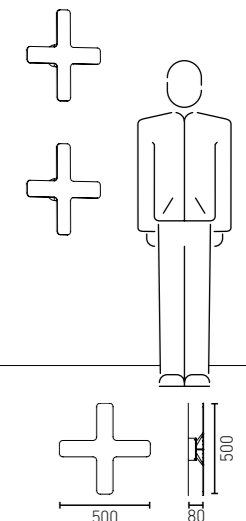

You do the math! The Plus is a wall/ceiling mounted lamp. A strong Led illuminates its surrounding surface through a big "plus-size" reflector. The same reflector seen from the front contrasts with the illuminated background.