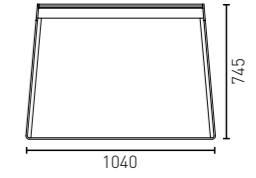

Pulse lounge chair black	E-0101-00B-X0X	on request
Pulse lounge chair white	E-0101-00W-X0X	on request
Pulse lounge chair grey	E-0101-00G-X0X	on request

Pulse sunbed black	E-0102-00B-X0X	on request
Pulse sunbed white	E-0102-00W-X0X	on request
Pulse sunbed grey	E-0102-00G-X0X	on request

Pulse coffeetable black	E-0103-00B-X0X	on request
Pulse coffeetable white	E-0103-00W-X0X	on request
Pulse coffeetable grey	E-0103-00G-X0X	on request

Pulse sidetable black	E-0104-00B-X0X	on request
Pulse sidetable white	E-0104-00W-X0X	on request
Pulse sidetable grey	E-0104-00G-X0X	on request

Pulse dining table 1930 black	E-0105-00B-X0X	on request
Pulse dining table 1930 white	E-0105-00W-X0X	on request
Pulse dining table 1930 grey	E-0105-00G-X0X	on request
Pulse dining table 2530 black	E-0105-00B-X0X	on request
Pulse dining table 2530 white	E-0105-00W-X0X	on request
Pulse dining table 2530 grey	E-0105-00G-X0X	on request
Pulse dining table 3130 black	E-0105-00B-X0X	on request
Pulse dining table 3130 white	E-0105-00W-X0X	on request
Pulse dining table 3130 grey	E-0105-00G-X0X	on request

Pulse bench 1930 black	E-0106-00B-X0X	on request
Pulse bench 1930 white	E-0106-00W-X0X	on request
Pulse bench 1930 grey	E-0106-00G-X0X	on request
Pulse bench 2530 black	E-0106-00B-X0X	on request
Pulse bench 2530 white	E-0106-00W-X0X	on request
Pulse bench 2530 grey	E-0106-00G-X0X	on request
Pulse bench 3130 black	E-0106-00B-X0X	on request
Pulse bench 3130 white	E-0106-00W-X0X	on request
Pulse bench 3130 grey	E-0106-00G-X0X	on request

Pulse dining chair black	E-0107-00B-X0X	on request
Pulse dining chair white	E-0107-00W-X0X	on request
Pulse dining chair grey	E-0107-00G-X0X	on request