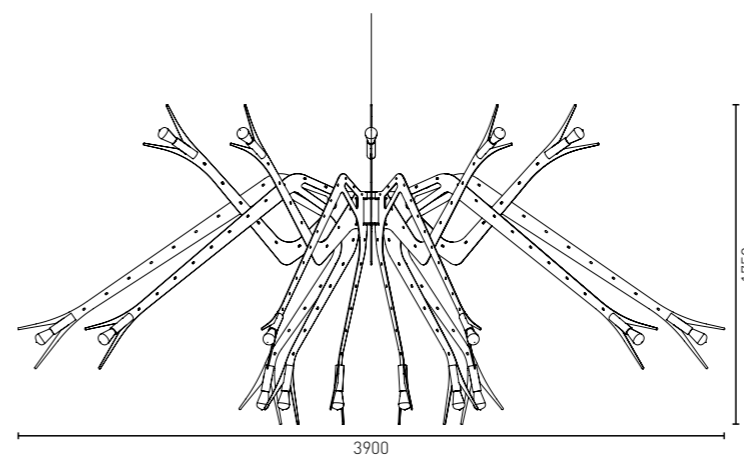

Daddy Longlegs XL E27 black-black cable	A-0803-00B-A2X	8.495,-
Daddy Longlegs XL E27 black-white cable	A-0803-01B-A2X	8.495,-
Daddy Longlegs XL E27 white-black cable	A-0803-00B-A2X	8.495,-
Daddy Longlegs XL E27 white-white cable	A-0803-01B-A2X	8.495,-