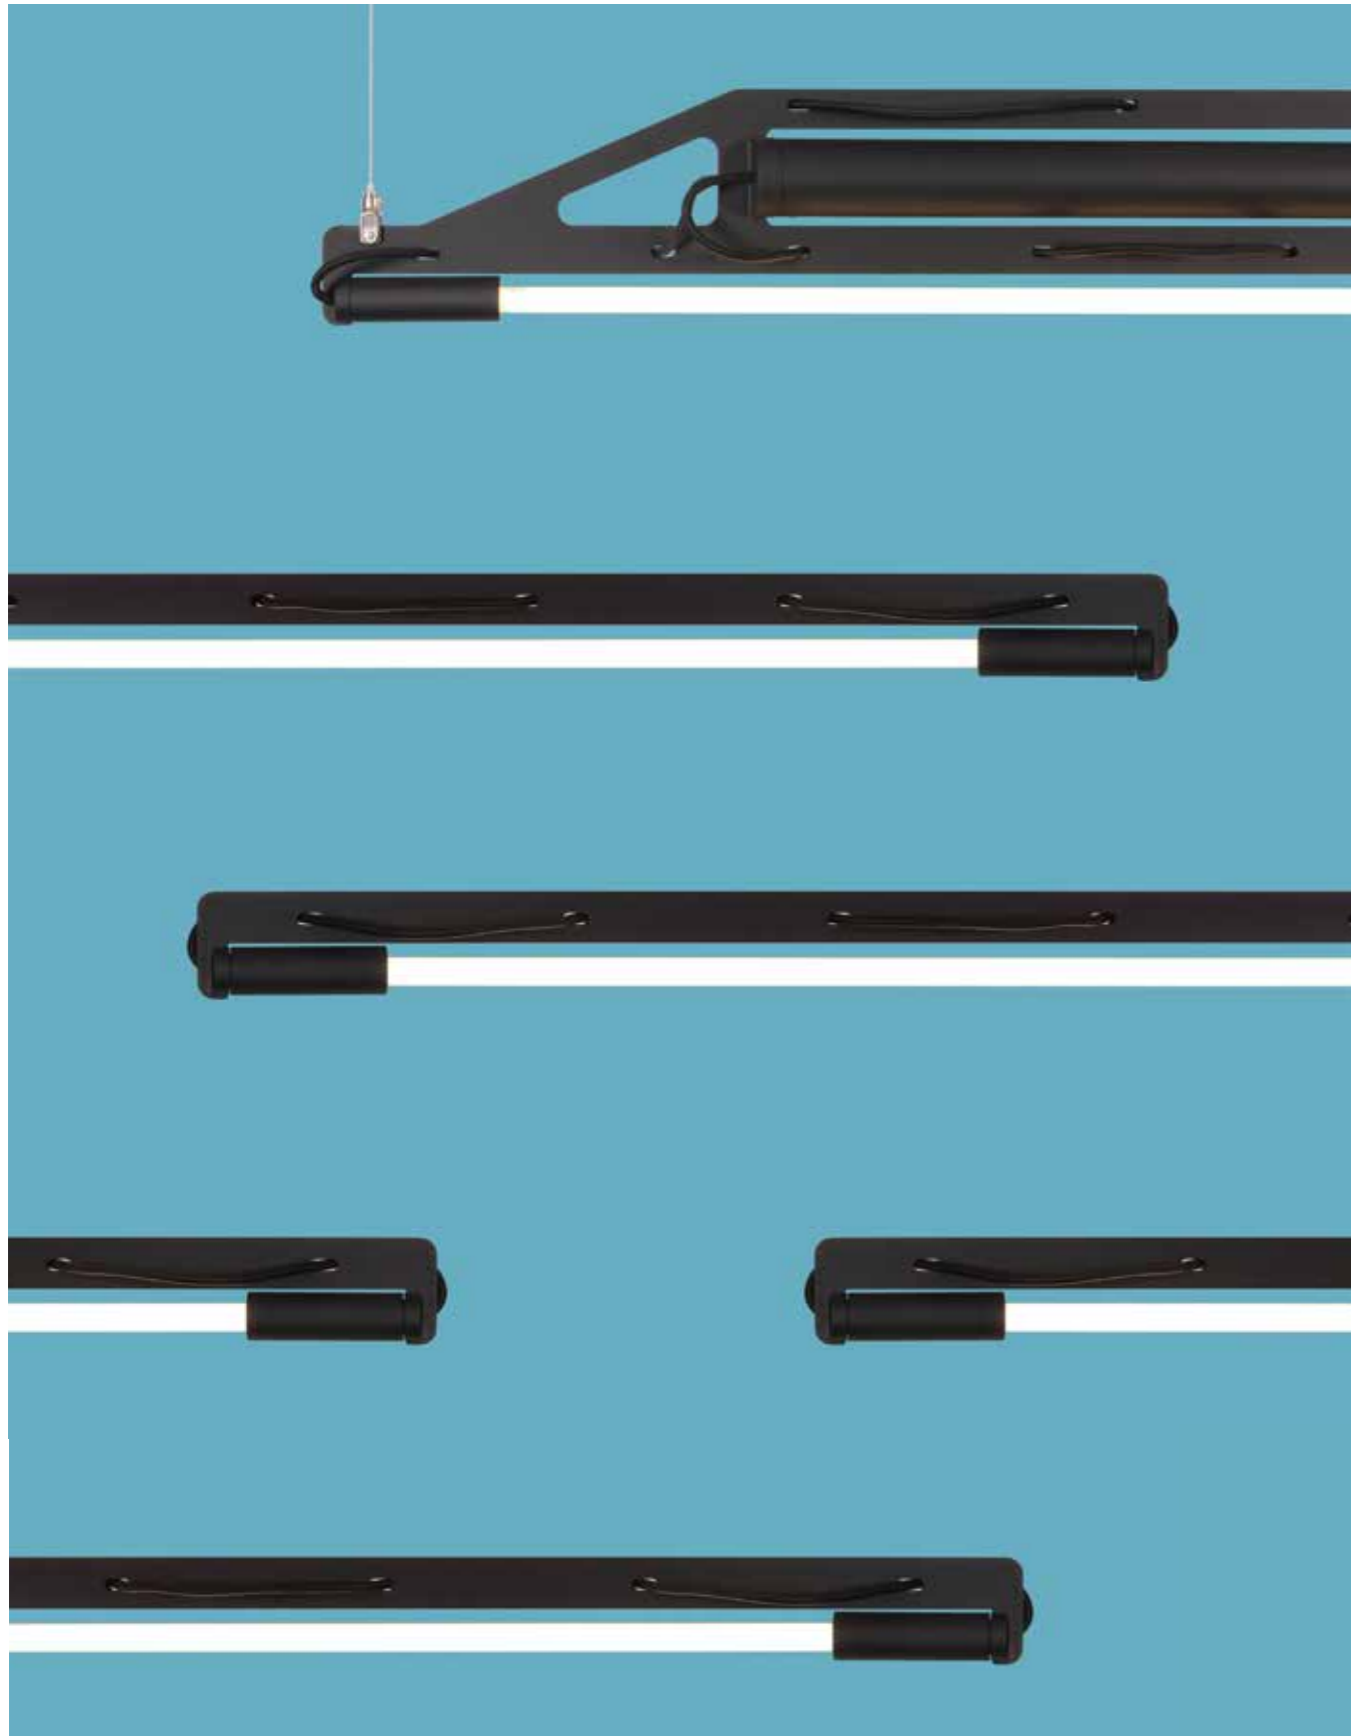

Yes we know! It looks like a futuristic plasma rifle of some kind, however it really isn't. The design has emerged from predetermining the light source, the TL-5, and combining this with the recognizable C74 style. The Tuber is designed to be asymmetrical and industrial.