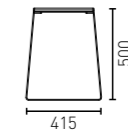

Pulse bench 1930 black	E-0106-00B-X0X	on request
Pulse bench 1930 white	E-0106-00W-X0X	on request
Pulse bench 1930 grey	E-0106-00G-X0X	on request
Pulse bench 2530 black	E-0106-00B-X0X	on request
Pulse bench 2530 white	E-0106-00W-X0X	on request
Pulse bench 2530 grey	E-0106-00G-X0X	on request
Pulse bench 3130 black	E-0106-00B-X0X	on request
Pulse bench 3130 white	E-0106-00W-X0X	on request
Pulse bench 3130 grey	E-0106-00G-X0X	on request