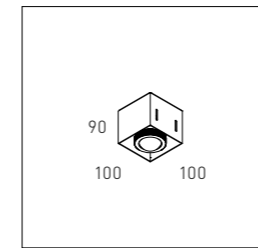

ZZOOM S PULL-OUT SINGLE RECESSED TRIMLESS - REFLECTOR

Single 2700K reflector black	A-0108-10B-L2C	195,-
Single 3000K reflector black	A-0108-10B-L3C	195,-
Single 4000K reflector black	A-0108-10B-L4C	195,-
Single dim to warm reflector black	A-0108-10B-L5C	195,-
Single 2700K reflector white	A-0108-10W-L2C	195,-
Single 3000K reflector white	A-0108-10W-L3C	195,-
Single 4000K reflector white	A-0108-10W-L4C	195,-
Single dim to warm reflector white	A-0108-10W-L5C	195,-