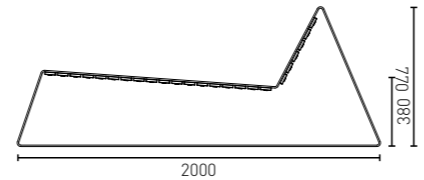

# PULSE

Pulse lounge chair black	E-0101-00B-X0X	on request
Pulse lounge chair white	E-0101-00W-X0X	on request
Pulse lounge chair grey	E-0101-00G-X0X	on request

Pulse sunbed black	E-0102-00B-X0X	on request
Pulse sunbed white	E-0102-00W-X0X	on request
Pulse sunbed grey	E-0102-00G-X0X	on request