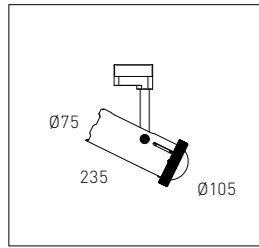

ZZOOM TRACK