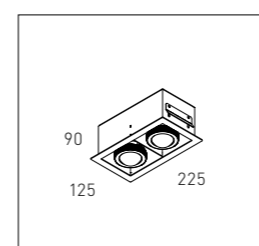

ZZOOM SMALL PULL-OUT TRIM

ZZOOM S WITH TRIM AND LENS

ZZOOM S PULL-OUT SINGLE RECESSED WITH TRIM - ZZOOM LENS

Single 2700K black	A-0109-10B-L2B	220,-
Single 3000K black	A-0109-10B-L3B	220,-
Single 4000K black	A-0109-10B-L4B	220,-
Single dim to warm black	A-0109-10B-L5B	220,-
Single 2700K white	A-0109-10W-L2B	220,-
Single 3000K white	A-0109-10W-L3B	220,-
Single 4000K white	A-0109-10W-L4B	220,-
Single dim to warm white	A-0109-10W-L5B	220,-

ZZOOM S PULL-OUT S DOUBLE RECESSED WITH TRIM - ZZOOM LENS

Double 2700K black	A-0109-20B-L2B	320,-
Double 3000K black	A-0109-20B-L3B	320,-
Double 4000K black	A-0109-20B-L4B	320,-
Double dim to warm black	A-0109-20B-L5B	320,-
Double 2700K white	A-0109-20W-L2B	320,-
Double 3000K white	A-0109-20W-L3B	320,-
Double 4000K white	A-0109-20W-L4B	320,-
Double dim to warm white	A-0109-20W-L5B	320,-

* Led driver not included

ZZOOM S WITH TRIM AND REFLECTOR

ZZOOM S PULL-OUT SINGLE RECESSED WITH TRIM - REFLECTOR

Single 2700K reflector black	A-0109-10B-L2C	220,-
Single 3000K reflector black	A-0109-10B-L3C	220,-
Single 4000K reflector black	A-0109-10B-L4C	220,-
Single dim to warm reflector black	A-0109-10B-L5C	220,-
Single 2700K reflector white	A-0109-10W-L2C	220,-
Single 3000K reflector white	A-0109-10W-L3C	220,-
Single 4000K reflector white	A-0109-10W-L4C	220,-
Single dim to warm reflector white	A-0109-10W-L5C	220,-

ZZOOM S PULL-OUT DOUBLE RECESSED WITH TRIM - REFLECTOR