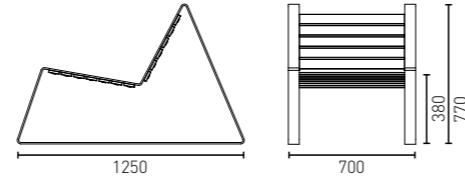

# PULSE

Pulse lounge chair black	E-0101-00B-X0X	on request
Pulse lounge chair white	E-0101-00W-X0X	on request
Pulse lounge chair grey	E-0101-00G-X0X	on request

Pulse sunbed black	E-0102-00B-X0X	on request
Pulse sunbed white	E-0102-00W-X0X	on request
Pulse sunbed grey	E-0102-00G-X0X	on request