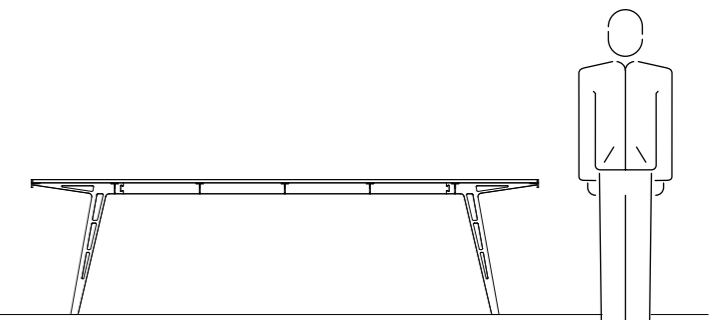

Slim 2800 hot rolled steel - oak	D-0100-00H-X0X	2.440,-
Slim 2800 black - oak	D-0100-00B-X0X	2.640,-
Slim 2800 white - oak	D-0100-00W-X0X	2.640,-
Slim 2800 grey - oak	D-0100-00G-X0X	2.640,-

Slim wall bench hot rolled steel - oak	D-0101-00H-X0X	on request
Slim wall bench black - oak	D-0101-00B-X0X	on request
Slim wall bench white - oak	D-0101-00W-X0X	on request
Slim wall bench grey - oak	D-0101-00G-X0X	on request