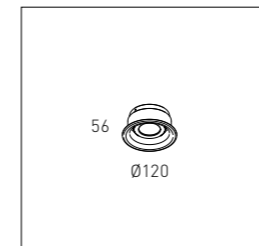

ZZOOM S ROUND

ZZOOM S ROUND - ZZOOM LENS

Single 2700K reflector black	A-0110-10B-L2B	185,-
Single 3000K reflector black	A-0110-10B-L3B	185,-
Single 4000K reflector black	A-0110-10B-L4B	185,-
Single dim to warm reflector black	A-0110-10B-L5B	185,-
Single 2700K reflector white	A-0110-10W-L2B	185,-
Single 3000K reflector white	A-0110-10W-L3B	185,-
Single 4000K reflector white	A-0110-10W-L4B	185,-
Single dim to warm reflector white	A-0110-10W-L5B	185,-

ZZOOM S ROUND - REFLECTOR

Single 2700K reflector black	A-0110-10B-L2C	185,-
Single 3000K reflector black	A-0110-10B-L3C	185,-
Single 4000K reflector black	A-0110-10B-L4C	185,-
Single dim to warm reflector black	A-0110-10B-L5C	185,-
Single 2700K reflector white	A-0110-10W-L2C	185,-
Single 3000K reflector white	A-0110-10W-L3C	185,-
Single 4000K reflector white	A-0110-10W-L4C	185,-
Single dim to warm reflector white	A-0110-10W-L5C	185,-

ZZOOM S ROUND - GU10

GU10 black	A-0110-10B-F0A	155,-
GU10 white	A-0110-10W-F0A	155,-