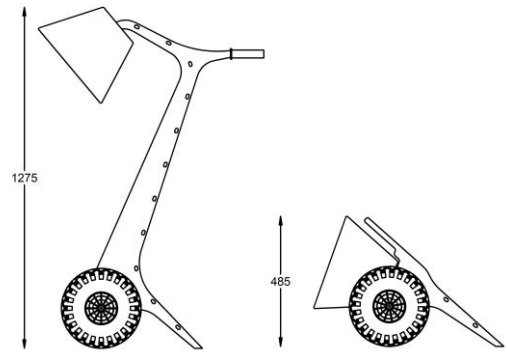

## Trolley / Trolley small

Material	Steel / PE
light source	E27 lamp holder for use with E27 led retrofit light source
Color temperature	Depends on used light source
CRI	Depends on used light source
Lumen output (led)	Depends on used light source
Placement	Ceiling suspended / wall
Standard power cable length	5mtr (longer cables on request available)
Light direction	360 degrees around
Optics	Diffuse lamp shade
Indoor/outdoor	Outdoor/ Indoor (not suitable for outdoor use in coastal areas)
voltage	230V (always use grounded connection)
Power consumed	Depends on used light source
Colors	Black, grey, white fine structured powder coating, Corten steel
Dimensions	Trolley H=1275mm, Trolley small H=485mm
IP class	IP65

## Trolley / Tolley small

---

Description	Item Code
Trolley E27 black	B-0101-00B-A2X
Trolley E27 white	B-0101-00W-A2X
Trolley E27 grey	B-0101-00G-A2X
Trolley E27 Corten steel	B-0101-00C-A2X
Trolley E27 stainless steel	B-0101-00S-A2X
Trolley E27 nickel-plated	B-0101-00N-A2X
Trolley E27 galvanized	B-0101-00Z-A2X
Trolley Small E27 black	B-0102-00B-A2X
Trolley Small E27 white	B-0102-00W-A2X
Trolley Small E27 grey	B-0102-00G-A2X
Trolley Small E27 Corten steel	B-0102-00C-A2X
Trolley Small E27 stainless steel	B-0102-00S-A2X
Trolley Small E27 nickel-plated	B-0102-00N-A2X
Trolley Small E27 galvanized	B-0102-00Z-A2X