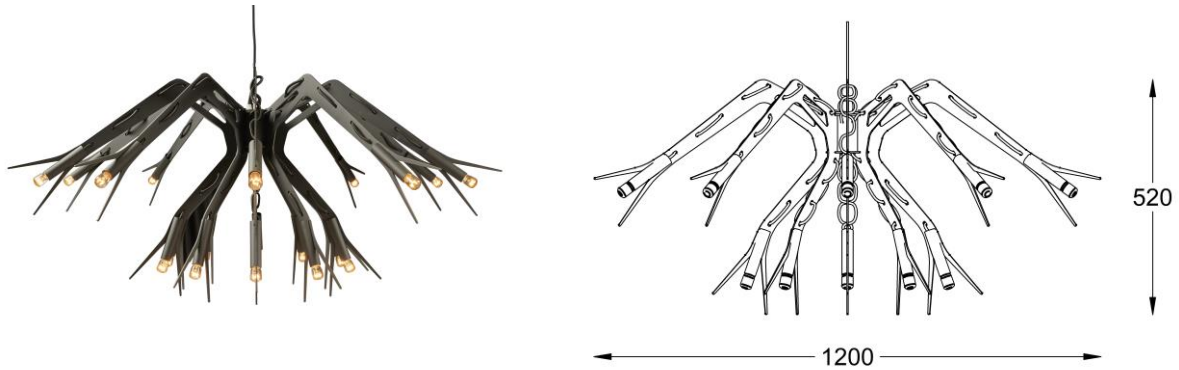

Daddy longlegs small

| | |
|----------------------------------|---|
| Material | steel |
| light source | 20x E14 light socket |
| Recommended bulb | E14 filament led fridge bulb |
| CRI | Depending on used light source |
| Lumen output (led) | Depending on used light source |
| placement | Ceiling suspended |
| Standard suspension cable length | 3mtr (longer cables on request available) |
| Light direction | arround |
| Indoor/outdoor | Indoor |
| voltage | 230V |
| Power consumed | Depending on used light source |
| Colors | Black, white, grey, orange(other colors on request) |
| Dimensions | Ø1200x520mm |
| IP class | IP20 |

| Descripton | Item code |
|---------------------------------------|----------------|
| Daddy Longlegs E14 black-black cable | A-0801-00B-B2X |
| Daddy Longlegs E14 black-white cable | A-0801-01B-B2X |
| Daddy Longlegs E14 black-red cable | A-0801-02B-B2X |
| Daddy Longlegs E14 white-white cable | A-0801-00W-B2X |
| Daddy Longlegs E14 white-black cable | A-0801-01W-B2X |
| Daddy Longlegs E14 white-red cable | A-0801-02W-B2X |
| Daddy Longlegs E14 grey-black cable | A-0801-00G-B2X |
| Daddy Longlegs E14 grey-white cable | A-0801-01G-B2X |
| Daddy Longlegs E14 orange-black cable | A-0801-00A-B2X |