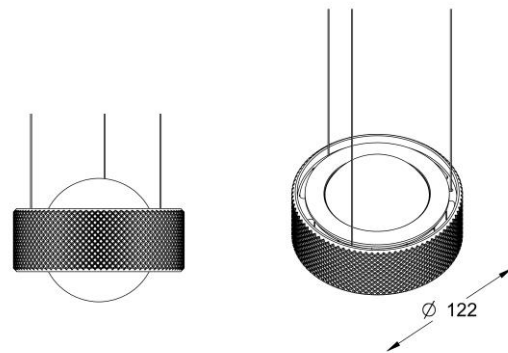

Orb suspended

Material	Aluminum/glass
lightsource	2x COB LED
Led type	Bridgelux Vesta of Bridgelux V SERIES
Color temperature	Dim to Warm, 2700K,3000K,4000K
CRI	>90
placement	Ceiling diameter ceiling mount Ø126mm
Standard suspension cable length	2mtr (longer cables on request available)
Light direction	Up / down
Optics	2x lens
Indoor/outdoor	Indoor
Beam angle	measured: 60° (up and down)
Adjustability	360 graden
Driver	Integrated in mount, phase cut dimmable 500mA (other driver types have to be installed externally)
voltage	230V
Power consumed	21W
Colors	Black, Brass, Gold
Dimensions	Ø122 x 182mm
IP class	IP20
Beam	Soft beam through diffusers, taking out the diffusers will give a sharp beam.

Orb suspended

Values below are for each Led

2700K Ra 90

Driver output (mA)	250
Forward voltage	30,4
Lumen output Led	1008
Efficiency lm/W	147
Watt (led)	7,6

3000K Ra 90

Driver output (mA)	250
Forward voltage	30,4
Lumen output Led	1058
Efficiency lm/W	154
Watt (led)	7,6