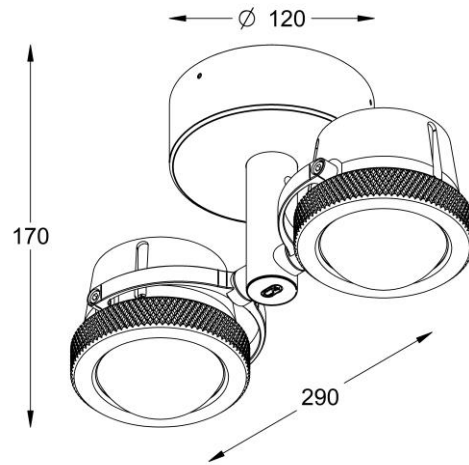

## Big Balls

Material	Aluminum
lightsource	2x COB LED
Led type	Bridgelux Vesta of Bridgelux V SERIES
Color temperature	Dim to Warm, 2700K,3000K,4000K
CRI	>90
placement	Ceiling with recessed adapter
Diameter mount	120mm
Light direction	Down/adjustable
Optics	2x lens
Indoor/outdoor	Indoor
Beam angle	Measured: 20° tot 84° Verstelbaar met Zzoom ring
Adjustability	360 graden
Driver	Included, 500mA phase cut dimmable
Ingangsspanning	230V
Power consumed	21W
Colors	Black, Brass, Gold
Dimensions	290x170mm
IP class	IP20
Beam	Soft beam through diffuser, taking out the diffuser will give a sharp beam.

## Big Balls

Values below are per light source