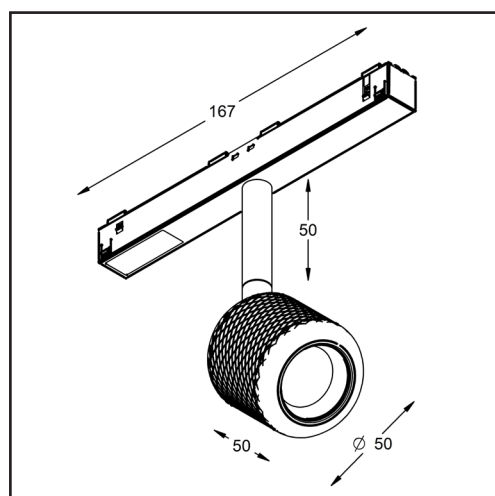

SHORTY 48V TRACK

Material (main)	Aluminum
Colour/finish	Black, grey, white, brass
Lightsource	COB led
Led type	Bridgelux vesta
Colour temperature	2700K,3000K,Dim to warm
Optics	Lens
Indoor / outdoor	Indoor
Dimensions	Ø37 x 88mm
light direction	Down , Sideways
lumen output	800lm
Placement	Ceiling, Wall
Beam angle	spot , medium, wide
Adjustability	360° Hor , 120° Vert
Power consumed	9W
Track system	Stucchi multisystem Evo, other systems on request
Voltage	48Vdc
Dimming options	Dali, Casambi other options on request
Driver	48V driver included
Extension rod options	50mm, 150mm
Available options	Single, double