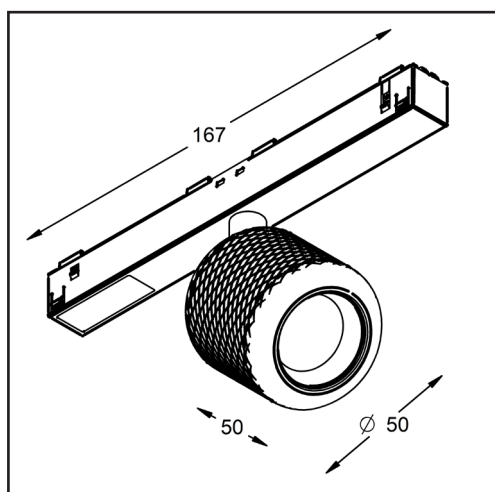

SHORTY 48V TRACK

Material (main)	Aluminum
Colour/finish	Black, grey, white, brass
Lightsource	COB led
Led type	Bridgelux vesta
Colour temperature	2700K,3000K,Dim to warm
Optics	Lens
Indoor / outdoor	Indoor
Dimensions	Ø37 x 88mm
light direction	Down , Sideways
lumen output	800lm
Placement	Ceiling, Wall
Beam angle	spot , medium, wide
Adjustability	360° Hor , 120° Vert
Power consumed	9W
Track system	Stucchi multisystem Evo, other systems on request
Voltage	48Vdc
Dimming options	Dali, Casambi other options on request
Driver	48V driver included
Extension rod options	50mm, 150mm
Available options	Single, double