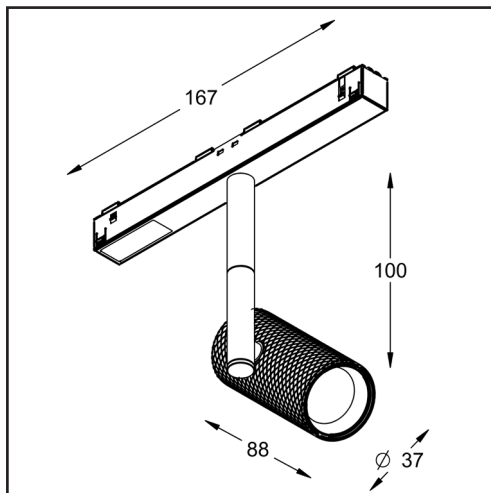

GRIP S (MIDGET)48V TRACK

Material (main)	Aluminum
Colour/finish	Black, grey, white, brass
Lightsource	COB led
Led type	Bridgelux vesta
Colour temperature	2700K,3000K,Dim to warm
Optics	Lens
Indoor / outdoor	Indoor
Dimensions	Ø37 x 88mm
light direction	Down , Sideways
lumen output	800lm max. depends on Led type
Placement	Ceiling, Wall
Beam angle	spot , medium, wide
Adjustability	360° Hor , 360° Vert
Power consumed	9W
Track system	Stucchi multisystem Evo, other systems on request
Voltage	48Vdc
Dimming options	Dali, Casambi other options on request
Driver	48V driver included
Extension rod options	50mm, 150mm
Available options	Single, double