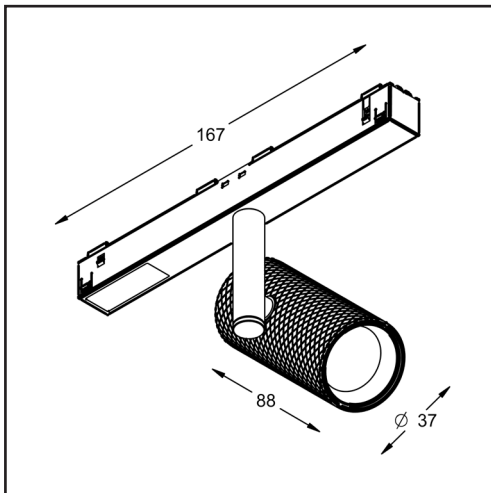

GRIP S (MIDGET)48V TRACK

Material (main)	Aluminum
Colour/finish	Black, grey, white, brass
Lightsource	COB led
Led type	Bridgelux vesta
Colour temperature	2700K,3000K,Dim to warm
Optics	Lens
Indoor / outdoor	Indoor
Dimensions	Ø37 x 88mm
light direction	Down , Sideways
lumen output	800lm max. depends on Led type
Placement	Ceiling, Wall
Beam angle	spot , medium, wide
Adjustability	360° Hor , 360° Vert
Power consumed	9W
Track system	Stucchi multisystem Evo, other systems on request
Voltage	48Vdc
Dimming options	Dali, Casambi other options on request
Driver	48V driver included
Extension rod options	50mm, 150mm
Available options	Single, double