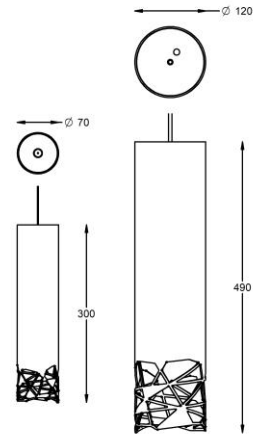

# Mr-Ed/ Mr-Ed S

|                       |  |
|-----------------------|--|
| Material              | Aluminium  |
| lightsource           | Mr-ed E27 lamp holder or COB Led, Mr-ed S E14 lamp holder  |
| Color temperature     | For COB led 2700K,3000K,4000K (dim to warm on request)<br>With E14 or E27 depending on used light source                       |
| CRI                   | >90 (for COB led)  |
| Lumen output (led)    | Depends on used light source   |
| placement             | Ceiling suspended  |
| Standard cable length | 3mtr (longer cables on request available) Mr Ed is supplied without ceiling cap. Different mounting accessories are available. |
| Light direction       | down   |
| Indoor/outdoor        | Indoor   |
| Driver                | With use of COB led there is an integrated driver non dimmable. (casambi or other dimming types are available on request)      |
| voltage               | 230V   |
| Power consumed        | Depends on light source  |
| Colors                | Black, white(other colors on request)  |
| Dimensions            | Ø70x300mm / Ø120 x 490mm   |
| IP class              | IP20   |