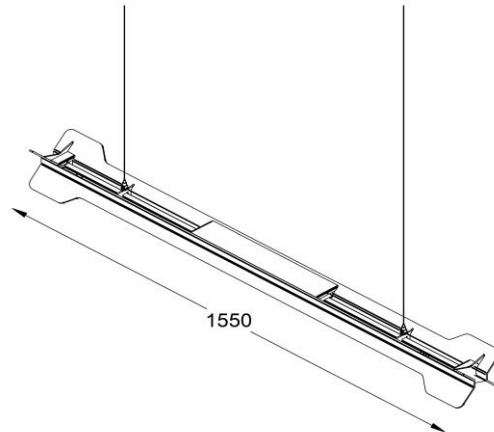

Rocket Led

Material	Aluminum
lightsource	2216 Led strip
Color temperature	2700K,3000K,4000K (dim to warm on request)
CRI	>90
Lumen output (led)	2500Lm down/1600Lm up
placement	Ceiling suspended
Standard suspension cable length	3mtr (longer cables on request available)
Light direction	Up / down
Optics	diffusor
Indoor/outdoor	Indoor
Beam angle	measured: 90° (up and down)
Driver	Integrated driver non dimmable. (casambi or other dimming types are available on request)
voltage	230V
Power consumed	65W
Colors	Black, white, grey, orange(other colors on request)
Dimensions	L=1550mm
IP class	IP20