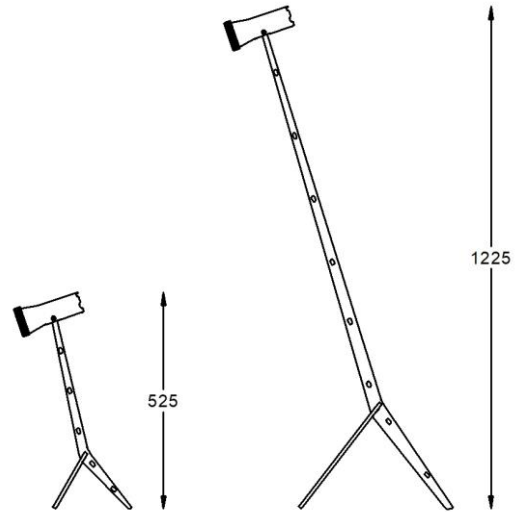

## Heron F / Heron T

Material	Steel, Aluminum
light source	GU10 led retrofit light source
Color temperature	Depends on used light source
CRI	Depends on used light source
Lumen output (led)	Depends on used light source
Placement	Floor/ table
Standard power cable length	3mtr (inclusive cable through frame) with cable dimmer
Light direction	Down
Indoor/outdoor	Indoor
voltage	230V
Power consumed	Depends on used light source
Colors	Black, white
Dimensions	Heron T h=525mm Heron F h=1225mm
IP class	IP20

Description	Item code
Heron F black (GU10)	A-0901-00B-F0A
Heron F white (GU10)	A-0901-00W-F0A
Heron T black (GU10)	A-0902-00B-F0A
Heron T white (GU10)	A-0902-00W-F0A

Colors and materials as visible on the images may differ slightly from reality.  
Any typing errors in the text and interim changes to the collections or specifications are all subject to change